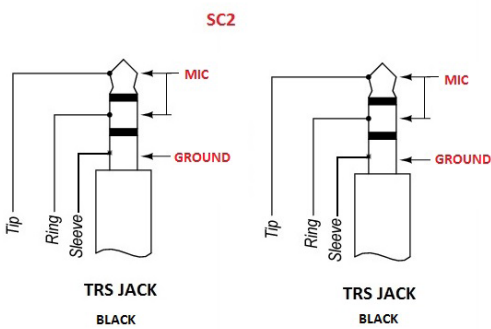

Demo Wiring

Compatible Microphones

- i-XY
- RØDE Rec

RØDE
MICROPHONES