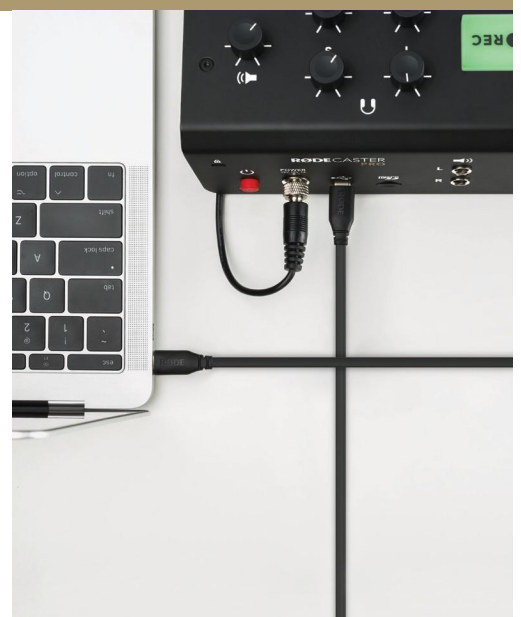

SC17

USB-C TO USB-C CABLE

The SC17 is a high-quality USB-C to USB-C cable designed to connect RØDE products with a USB-C output to USB-C compatible devices. Measuring 1.5m long and offering high-speed USB connection, the SC17 is compatible with all RØDE products with a USB-C connector and is particularly suitable for connecting the NT-USB Mini or RØDECaster Pro to a computer.

- High-quality shielded cable
- High-speed connection
- 1.5m (5') long
- Hi-Speed USB certified

ACOUSTIC & ELECTRICAL SPECIFICATIONS

Output Connection:	USB Type-C
Inputs:	USB Type-C

MECHANICAL SPECIFICATIONS

The SC17 is a high-quality USB-C to USB-C cable designed to connect RØDE products with a USB-C output to USB-C compatible devices.

Measuring 1.5m long and offering high-speed USB connection, the SC17 is compatible with all RØDE products with a USB-C connector and is particularly suitable for connecting the NT-USB Mini or RØDECaster Pro to a computer.

- High-quality shielded cable
- High-speed connection
- 1.5m (5') long
- Hi-Speed USB certified

SC17是一条优质的 USB-C 转 USB-C 数据线，旨将具有USB-C输出的RØDE产品连接到USB-C兼容设备。

SC17长1.5米，提供高速USB连接，兼容所有带 USB-C 接口的RØDE产品，特别适合连接 NT-USB Mini 或 RØDECaster Pro 到电脑上。