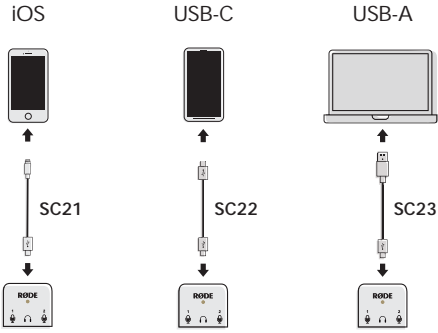

AI-Micro

QUICKSTART GUIDE

1

Cables included

2

3

4

5

6

7

RØDE Central*

RØDE Connect*

RØDE Reporter

* Made for use with:
 • Windows 10 and above
 • Mac OS 10.13 or later.