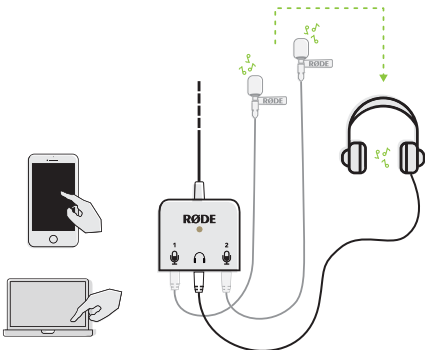

AI-Micro

QUICKSTART GUIDE

1

Cables included

2

3

4

5

6

7

RØDE Central*

RØDE Connect*

RØDE Reporter

* Made for use with:
 • Windows 10 and above
 • Mac OS 10.13 or later.