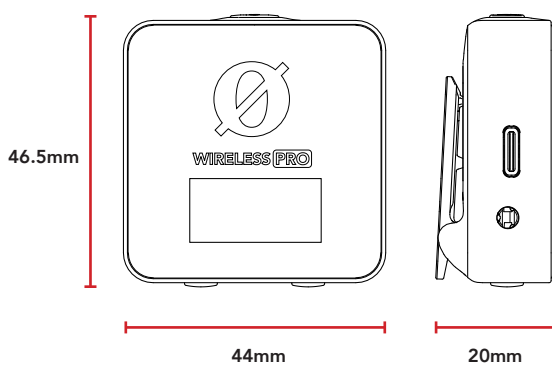

MECHANICAL SPECIFICATIONS

Weight (grams):	TX: 35	SC2
	RX: 36	SC4
Dimensions (millimetres):	Charge case: 177	SC7
	Total: 284	SC11
	TX: 46.5 (W) x 44 (L) x 20 (H)	SC15
Compatible RØDE Accessories:	RX: 46.5 (W) x 44 (L) x 20 (H)	SC16
	Charge case: 101 (W) x 82 (L) x 70 (D)	SC17
		SC18
		SC19
		SC21
		SC22
Compatible RØDE Software:	• RØDE Central	• RØDE Central Mobile
	• RØDE Connect	• RØDE Reporter
	• UNIFY	• RØDE Capture

Accessory Case

2 x Lavalier II
With accessories

2 x MagClip GO

3 x Furry Windshield

DIMENSIONS

Receiver (RX)

Transmitter (TX)

POLAR PATTERN