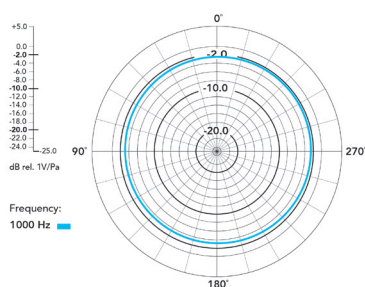

Accessory Case

2 x Lavalier II
With accessories

2 x MagClip GO

3 x Furry Windshield

DIMENSIONS

Receiver (RX)

Transmitter (TX)

POLAR PATTERN