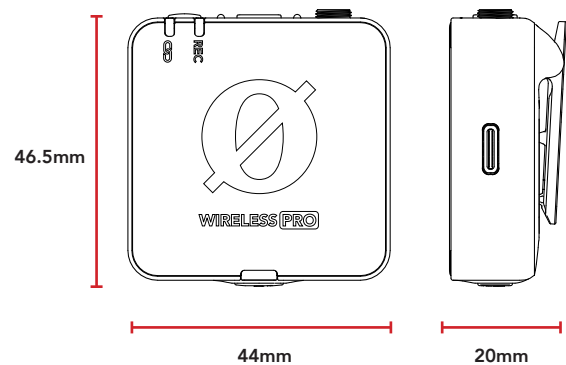

MECHANICAL SPECIFICATIONS

Weight (grams):	TX: 35	SC2
	RX: 36	SC4
Dimensions (millimetres):	Charge case: 177	SC7
	Total: 284	SC11
	TX: 46.5 (W) x 44 (L) x 20 (H)	SC15
Compatible RØDE Accessories:	RX: 46.5 (W) x 44 (L) x 20 (H)	SC16
	Charge case: 101 (W) x 82 (L) x 70 (D)	SC17
		SC18
		SC19
		SC21
		SC22
Compatible RØDE Software:	• RØDE Central	• RØDE Central Mobile
	• RØDE Connect	• RØDE Reporter
	• UNIFY	• RØDE Capture

Accessory Case

2 x Lavalier II
With accessories

2 x MagClip GO

3 x Furry Windshield

DIMENSIONS

Receiver (RX)

Transmitter (TX)

POLAR PATTERN