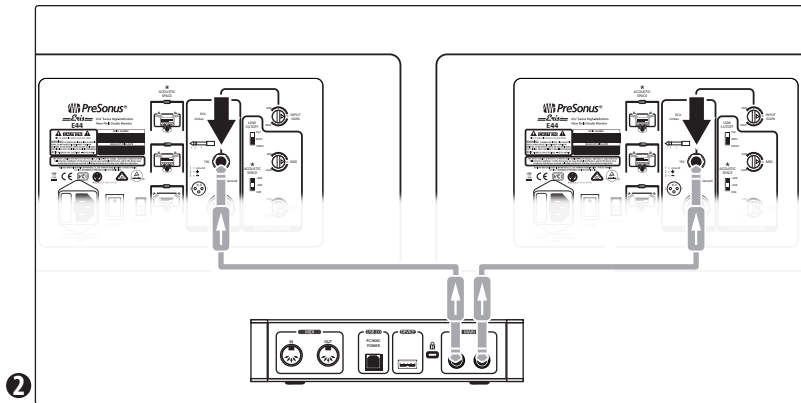

Eris™ Series E44 and E66

High-Definition MTM Studio Monitors

Quick Start Guide

Eris™ Series E44 and E66

High-Definition MTM Studio Monitors

Quick Start Guide

You must register online for the Owner's Manual and instructional videos.