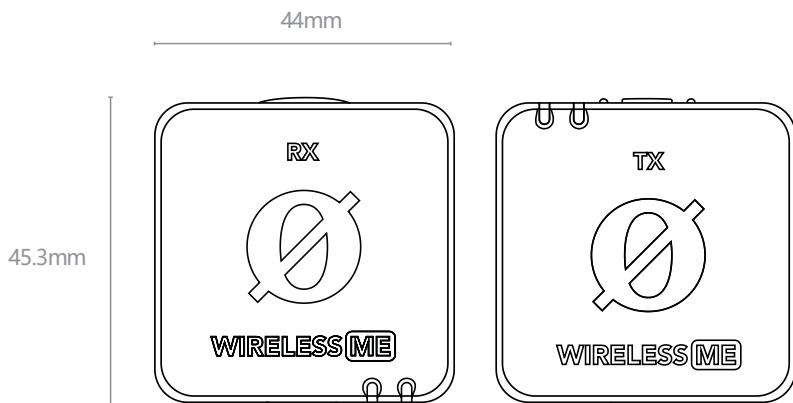

WIRELESS ME™

超小型无线麦克风

双向访谈

适用于相机和
智能手机

免费的 RØDE
视频和音频应
用程序

MECHANICAL SPECIFICATIONS:

| | |
|------------------------------|-----------------------------------------------------------------------------------------------------------------------------------------------------------------------------------------------------------------------------------------------------------|
| Weight (grams): | TX 32 RX 32 |
| Dimensions (millimetres): | TX: 44mm x 45.3mm x 18.3mm RX: 44mm x 45.3mm x 18.3mm |
| Included Accessories: | <ul style="list-style-type: none">• 1 x Carry pouch• 1 x USB-C to Lightning (SC21)• 1 x USB-C to C (SC22)• 1 x SC2 3.5mm TRS to TRS cable• 1 x SC7 3.5mm TRRS to TRS cable• 2 x Fur windshield |
| RØDE Software Compatibility: | RØDE Central RØDE Connect RØDE Reporter RØDE Capture |

POLAR PATTERN

极性模式

FREQUENCY RESPONSE

频率响应

机械规格:

重量 (克) : TX 32, RX 32

尺寸 (毫米) :

TX: 44mm x 45.3mm x 18.3mm