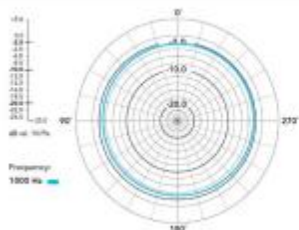

WIRELESS ME™

超小型无线麦克风

双向访谈

适用于相机和
智能手机

免费的 RØDE
视频和音频应
用程序

MECHANICAL SPECIFICATIONS:

| | |
|------------------------------|-----------------------------------------------------------------------------------------------------------------------------------------------------------------------------------------------------------------------------------------------------------|
| Weight (grams): | TX 32 RX 32 |
| Dimensions (millimetres): | TX: 44mm x 45.3mm x 18.3mm RX: 44mm x 45.3mm x 18.3mm |
| Included Accessories: | <ul style="list-style-type: none">• 1 x Carry pouch• 1 x USB-C to Lightning (SC21)• 1 x USB-C to C (SC22)• 1 x SC2 3.5mm TRS to TRS cable• 1 x SC7 3.5mm TRRS to TRS cable• 2 x Fur windshield |
| RØDE Software Compatibility: | RØDE Central RØDE Connect RØDE Reporter RØDE Capture |

POLAR PATTERN

极性模式

FREQUENCY RESPONSE

频率响应

机械规格:

重量 (克) : TX 32, RX 32

尺寸 (毫米) :

TX: 44mm x 45.3mm x 18.3mm